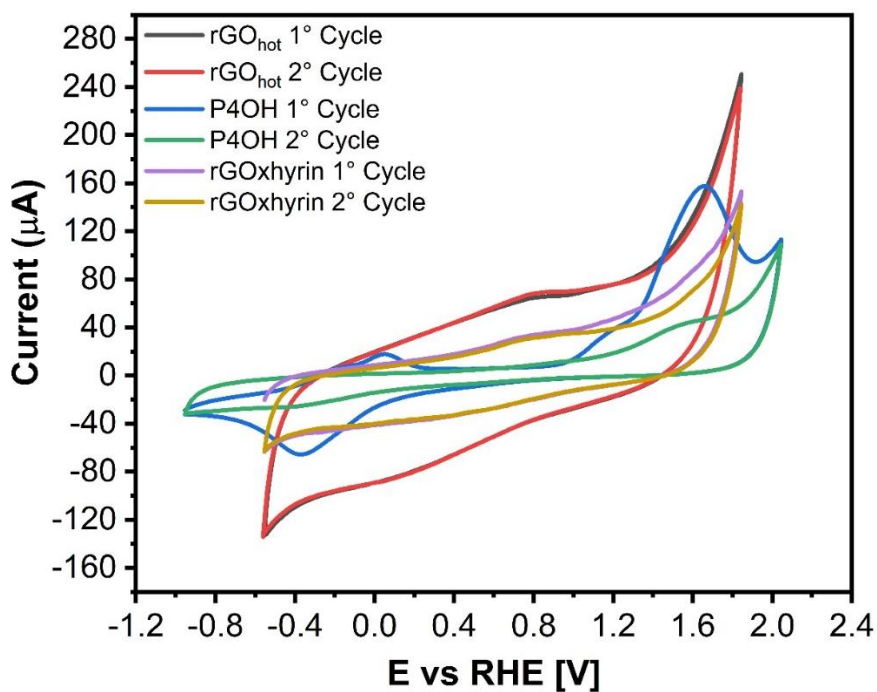

**Fig. S6.** Cyclic Voltammetry data for rGOhot, P4OH and rGOxhyrin reporting two consecutive scansions.

**Fig. S7.** Nyquist Plot for the P4OH, rGO<sub>hot</sub> and rGOxhyrin with an inset to have a better visualization for rGO<sub>hot</sub> and rGOxhyrin.

**Fig. S3.** Methylene Blue Degradation Kinetics in the presence of thin films of the nanocomposites exposed to visible light. The table reports the related pseudo-first order kinetic constants.

### Differential Pulsed Voltammetry Cyclic Voltammetry and Electrochemical Impedance

#### Spectroscopy Discussion

**Fig. S4.** Anodic Differential Pulsed scansion.

**Fig. S5.** Cathodic Differential Pulsed scanion.

**Fig. S6.** Cyclic Voltammetry data for rGO<sub>hot</sub>, P4OH and rGOxhyrin reporting two consecutive scanions.