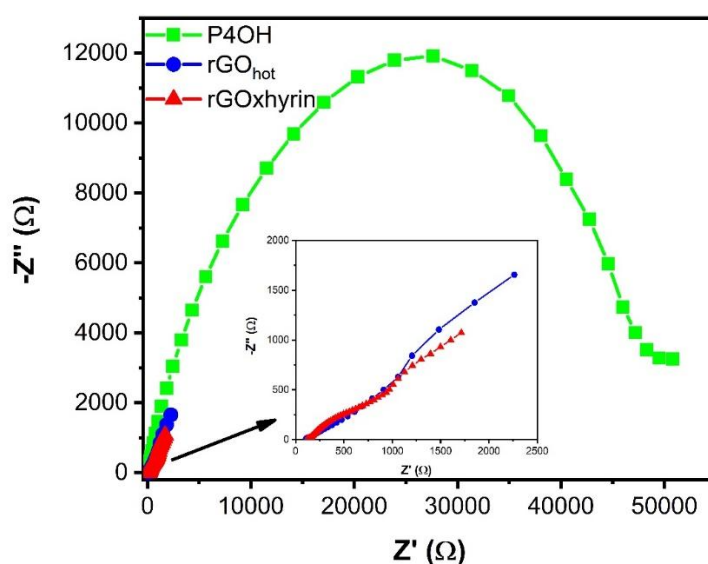

The rGOxhyrin electrode was fitted with the equivalent circuit $R(C[RW])(C[RW_O])$, which combines elements of diffusion and charge accumulation, reflecting an interaction between the two starting materials (**Table S3** and **Fig. S7 and 10**). The R_{ct} in this case was $R_2=77.28 \Omega$, intermediate value between rGO_{hot} and P4OH. The elements $[RW]$ and $[RWO]$ describe distinct diffusion processes, with $W_1=627.9 \sigma$ representing a prevalent diffusive contribution and W_O , with a high resistance value ($R_3=190.9 \Omega$) and diffusion factor ($\sigma=3481$), indicating a second step of charge accumulation and release. This data further confirms an intermediate behavior between the two initial materials.

The rGO_{hot} surface exhibits a relatively uniform electrochemical behavior, dominated by diffusion processes, which reflects the efficient charge transfer typical of materials with high conductivity. In contrast, P4OH displays more complex and distinct electrochemical processes, largely due to its organic nature. These processes involve charge accumulation and slower charge transfer, characteristic of non-conductive organic materials. The rGOxhyrin hybrid material combines aspects of both individual materials, leading to more intricate diffusion phenomena.

Fig. S7. Nyquist Plot for the P4OH, rGO_{hot} and rGOxhyrin with an inset to have a better visualization for rGO_{hot} and rGOxhyrin.